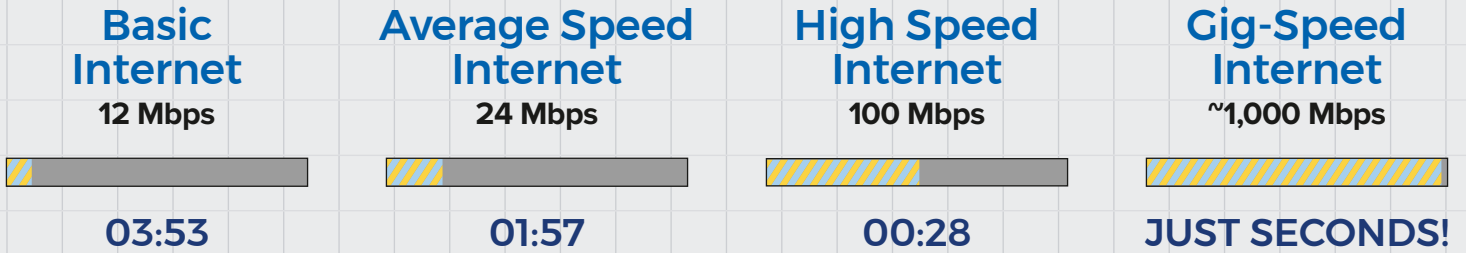

If your business suffers from slow internet, get Gig-speed by Comcast Business to help you work at 100% efficiency. Talk to your Comcast Business sales representative today to get an Internet Evaluation.

Sources:

1. <https://www.cisco.com/c/en/us/solutions/collateral/service-provider/visual-networking-index-vni/complete-white-paper-c11-481360.html>
2. <https://www.cisco.com/c/dam/en/us/solutions/collateral/service-provider/global-cloud-index-gci/white-paper-c11-738085.pdf>
3. <https://cdn.ihc.com/www/pdf/enabling-IOT.pdf>
4. <https://www.cisco.com/c/en/us/solutions/collateral/service-provider/visual-networking-index-vni/complete-white-paper-c11-481360.html>

Restrictions apply. Gig speed may not be available in your area. Connection type, device capabilities and other factors affect speed. Actual speeds vary and are not guaranteed. © 2017 Comcast. All rights reserved. CB-Gig-Speed-Health-CheckUp_SLS90493_8.18

COMCAST
BUSINESS
BEYOND FAST