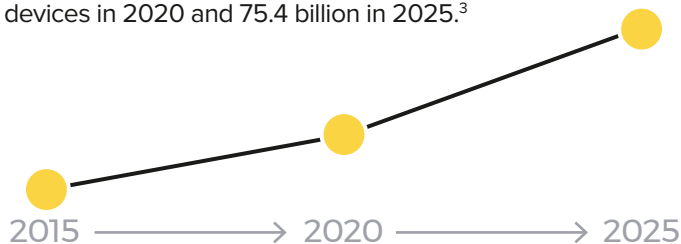

Widespread adoption of the Internet of Things (IoT)

The IoT refers to the connection of devices (other than typical fare such as computers and smartphones) to the Internet such as surveillance cameras, thermostats, and light and lock controls. The IoT market will grow from an installed base of 15.4 billion devices in 2015 to 30.7 billion devices in 2020 and 75.4 billion in 2025.³