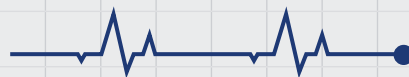

If your business suffers from slow internet, get Gig-speed by Comcast Business to help you work at 100% efficiency. Talk to your Comcast Business sales representative today to get an Internet Evaluation.

Sources:

1. <https://www.cisco.com/c/en/us/solutions/collateral/service-provider/visual-networking-index-vni/complete-white-paper-c11-481360.html>
2. <https://www.cisco.com/c/dam/en/us/solutions/collateral/service-provider/global-cloud-index-gci/white-paper-c11-738085.pdf>
3. <https://cdn.ihc.com/www/pdf/enabling-IOT.pdf>
4. <https://www.cisco.com/c/en/us/solutions/collateral/service-provider/visual-networking-index-vni/complete-white-paper-c11-481360.html>

Restrictions apply. Gig speed may not be available in your area. Connection type, device capabilities and other factors affect speed. Actual speeds vary and are not guaranteed. © 2017 Comcast. All rights reserved. CB-Gig-Speed-Health-CheckUp_SLS90493_8.18

COMCAST
BUSINESS
BEYOND FAST