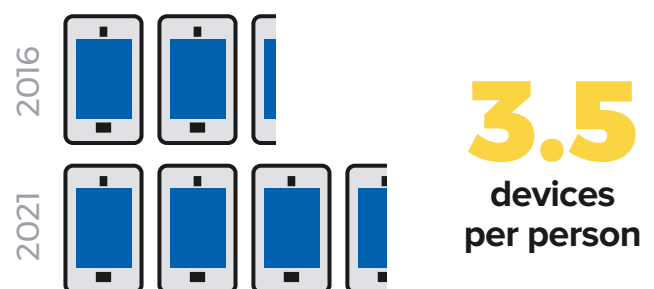

Number of connected devices

The number of devices connected to IP networks will be three times as high as the global population in 2021. There will be 3.5 networked devices per person by 2021, up from 2.3 networked devices per person in 2016.⁴